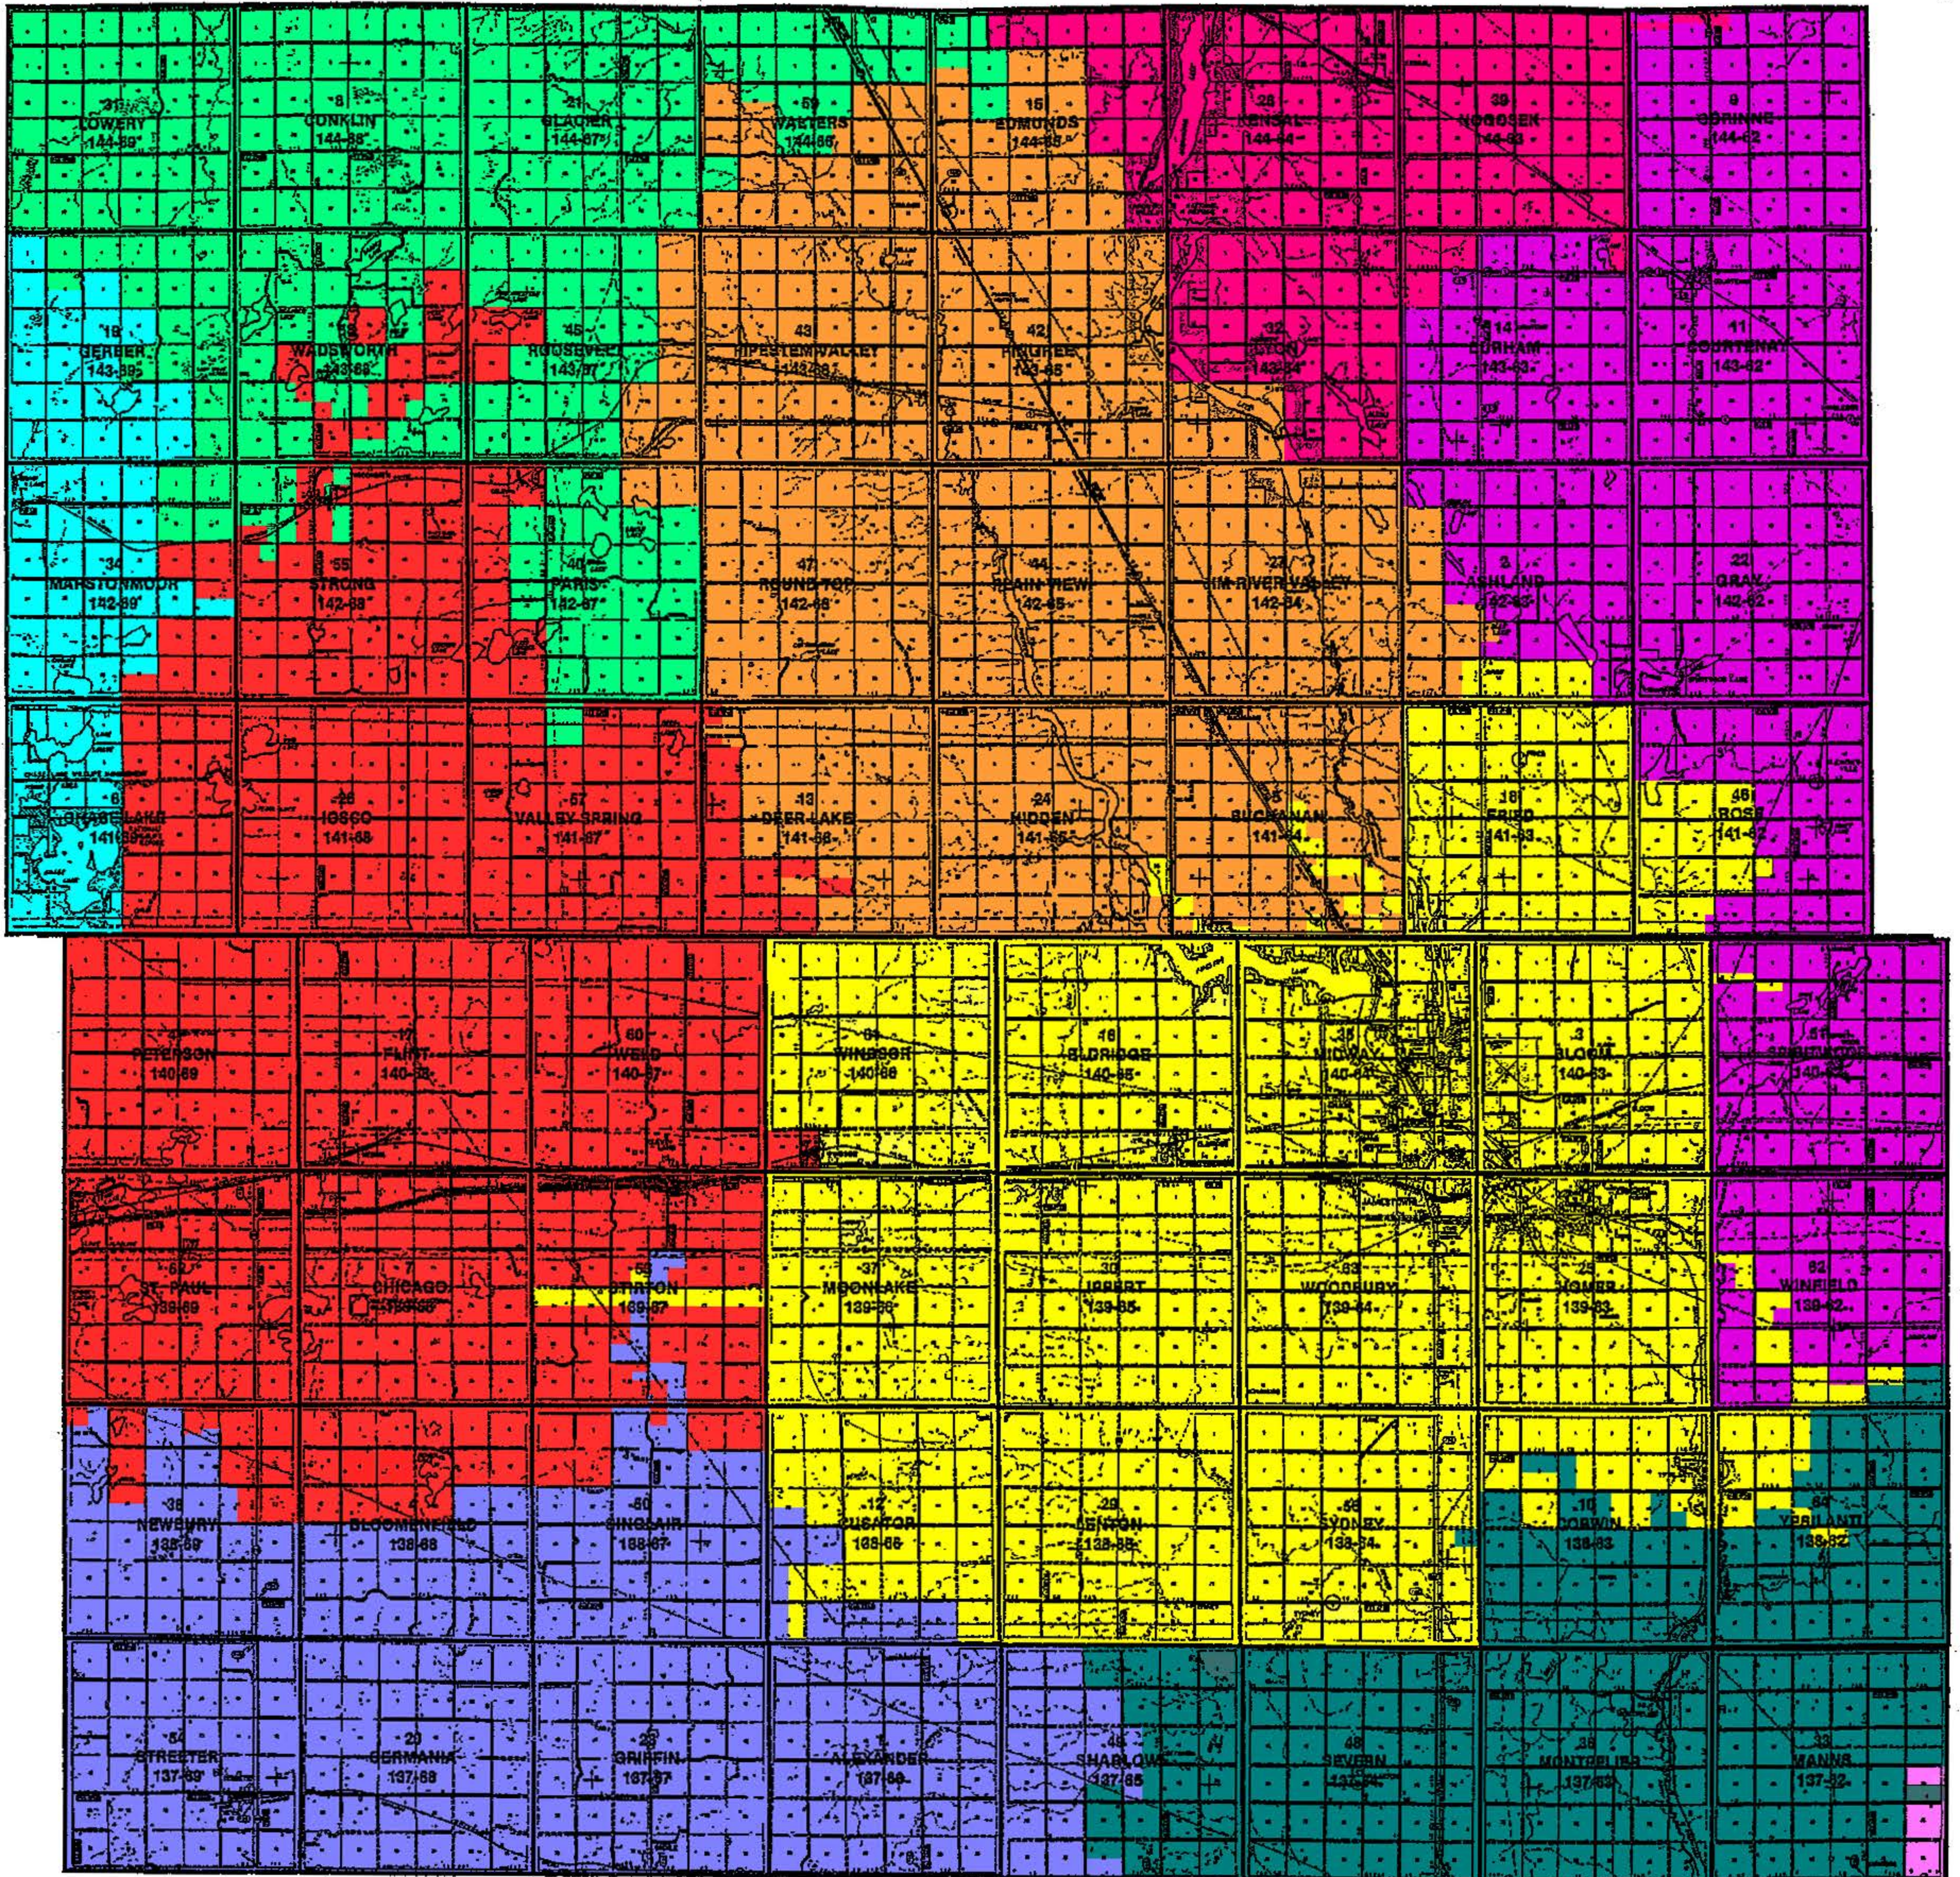

School Districts

Updated: June 2013

- | | |
|---|---|
|  S/D # School District |  S/D # School District |
|  001 Jamestown |  026 Barnes County North
(formerly Wimbledon-Courtenay) |
|  003 Medina |  049 Carrington-Sykeston |
|  007 Barnes County North
(formerly Wimbledon-Courtenay) |  111 Pettibone |
|  010 Pingree-Buchanan |  114 Gackle-Streeter |
|  014 Montpelier |  146 Litchville-Marion |
|  019 Kensal | |